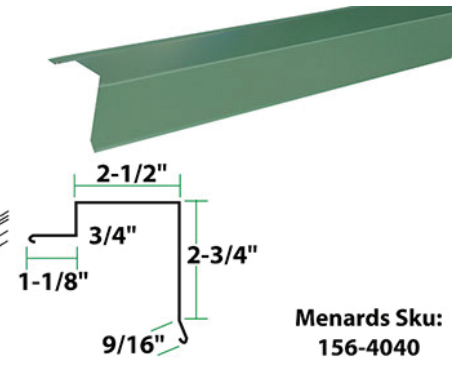

RESIDENTIAL RAKE TRIM