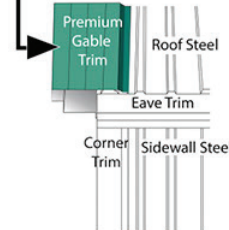

MINI-WAREHOUSE TRIM

Menards Sku:
156-6909

OUTSIDE GAMBREL BREAK TRIM

Menards Sku:
156-7267

OVERDOOR TRACK BOARD

Menards Sku:
155-5907

PREMIUM GABLE TRIM

Menards Sku:
156-5645

RESIDENTIAL DOOR JAMB TRIM

Menards Sku:
4-9/16" 156-4410
6-9/16" 156-4412

RESIDENTIAL RAKE TRIM

Menards Sku:
156-4040

RESIDENTIAL RIDGE CAP

Menards Sku:
4/12 156-4215
5/12 156-4257
6/12 156-4228
8/12 156-4231
10/12 156-4244