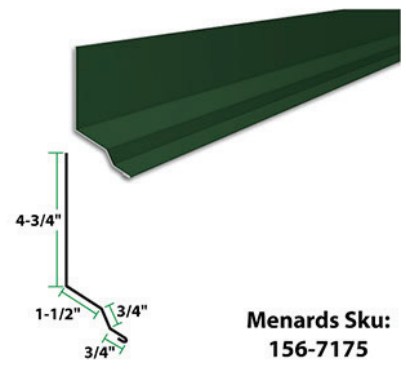

RESIDENTIAL DORMER FLASHING