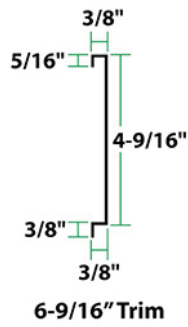

Lineal Trim

Lineal Trim

MINI-WAREHOUSE TRIM

Menards Sku:
156-6909

OUTSIDE GAMBREL BREAK TRIM

Menards Sku:
156-7267

OVERDOOR TRACK BOARD

Menards Sku:
155-5907

PREMIUM GABLE TRIM

Menards Sku:
156-5645

RESIDENTIAL DOOR JAMB TRIM

Menards Sku:
4-9/16" 156-4410
6-9/16" 156-4412

RESIDENTIAL RAKE TRIM

Menards Sku:
156-4040

RESIDENTIAL RIDGE CAP

Menards Sku:
4/12 156-4215
5/12 156-4257
6/12 156-4228
8/12 156-4231
10/12 156-4244

RESIDENTIAL DORMER FLASHING

Menards Sku:
156-7175