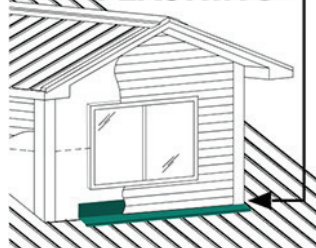

RESIDENTIAL DORMER FLASHING