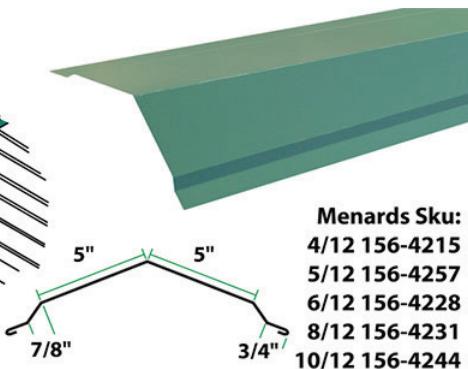

MINI-WAREHOUSE TRIM

Menards Sku:
156-6909

OUTSIDE GAMBREL BREAK TRIM

Menards Sku:
156-7267

OVERDOOR TRACK BOARD

Menards Sku:
155-5907

PREMIUM GABLE TRIM

Menards Sku:
156-5645

RESIDENTIAL DOOR JAMB TRIM

Menards Sku:
4-9/16" 156-4410
6-9/16" 156-4412

RESIDENTIAL RAKE TRIM

Menards Sku:
156-4040

RESIDENTIAL RIDGE CAP

Menards Sku:
4/12 156-4215
5/12 156-4257
6/12 156-4228
8/12 156-4231
10/12 156-4244