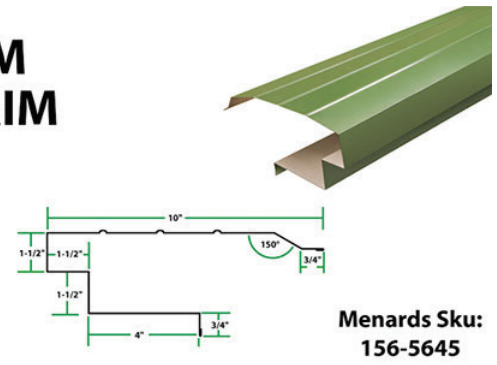

MINI-WAREHOUSE TRIM

Menards Sku:
156-6909

OUTSIDE GAMBREL BREAK TRIM

Menards Sku:
156-7267

OVERDOOR TRACK BOARD

Menards Sku:
155-5907

PREMIUM GABLE TRIM

Menards Sku:
156-5645