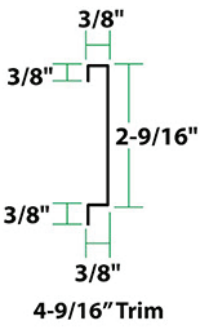

MINI-WAREHOUSE TRIM

Menards Sku:
156-6909

OUTSIDE GAMBREL BREAK TRIM

Menards Sku:
156-7267

OVERDOOR TRACK BOARD

Menards Sku:
155-5907

PREMIUM GABLE TRIM

Menards Sku:
156-5645